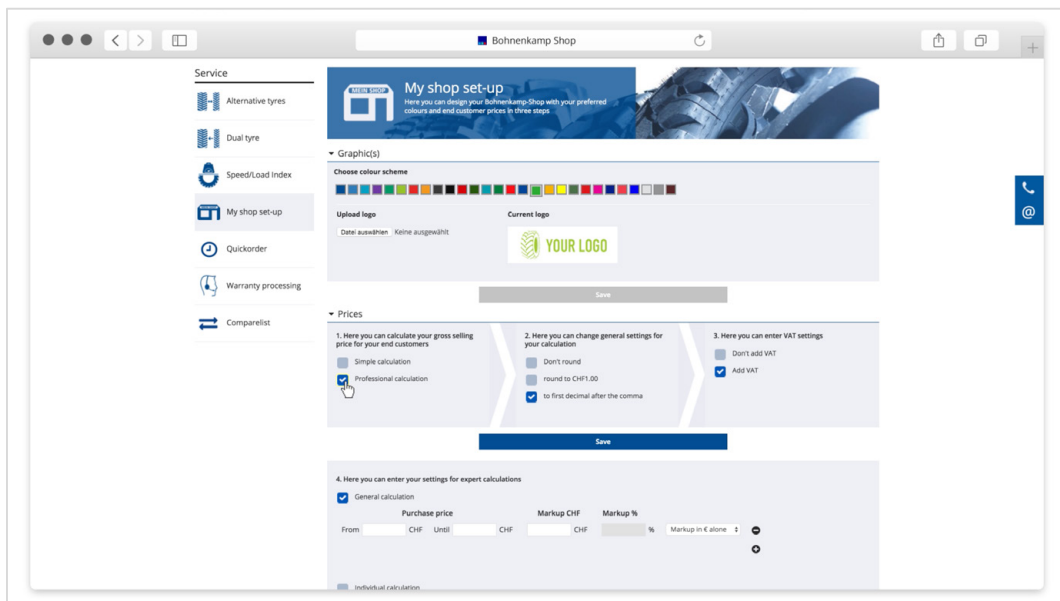

My shop mode

The “my shop mode” enables you to adjust the Bohnenkamp–Shop to your colors and your consumer–prices in three steps.

1. First click on “Service” and navigate to the “My shop set-up” icon in the menu to set your individual configuration. In the “Graphics” area you can either set your desired color scheme as well as upload your logo in jpg, png or gif. The optimal resolution of your logo is 216 times 66 pixels. Please don’t forget to save your changes.

- In the “Prices” area you can configure your product prices according to your needs. You have the possibility to set a general percentage surcharge on all products by using the simple calculation. By clicking on the professional calculation, you can choose between a general and an individual calculation. By using the general calculation you can scale your surcharges and set them either by percentage or in absolute numbers. In the area of the individual calculation you can set fixed sales prices for a specific items and apply surcharges by subgroups or manufacturers. For example you can set one a price table for AS-tyres and another one for em- and small tyres.

- After finishing the settings of “my shop“ you can change into your shop mode from everywhere. To do so just click on “My shop” in the main navigation bar. The shop colors and the displayed prices will change in accordance to your settings. To change back into the Bohnenkamp-shop you just need to click on “BoKa Shop” and the shops colors and prices are set back to original.