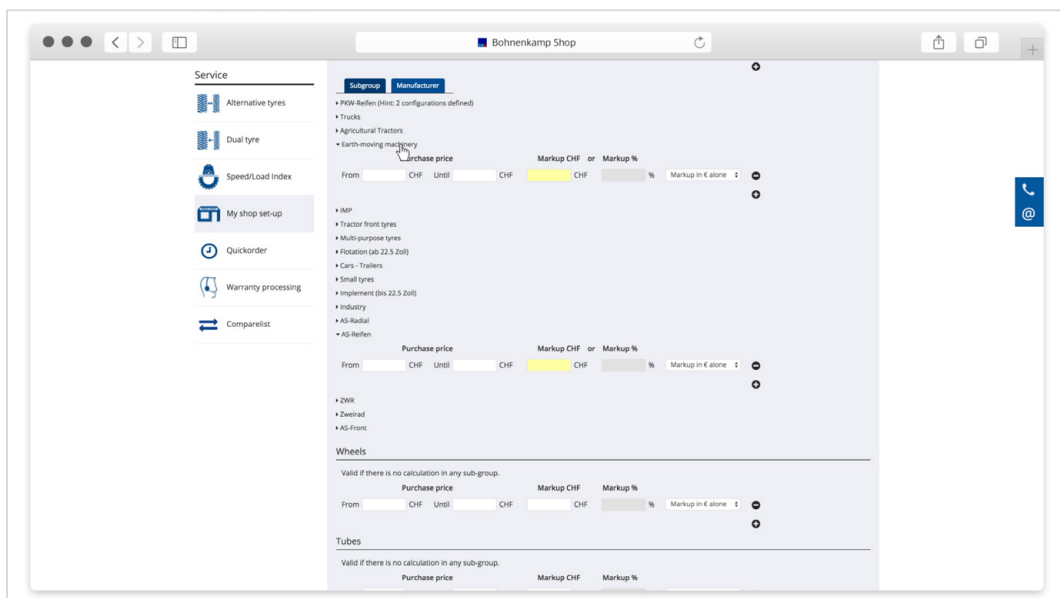

My shop mode

The “my shop mode” enables you to adjust the Bohnenkamp–Shop to your colors and your consumer–prices in three steps.

1. First click on “Service” and navigate to the “My shop set-up” icon in the menu to set your individual configuration. In the “Graphics” area you can either set your desired color scheme as well as upload your logo in jpg, png or gif. The optimal resolution of your logo is 216 times 66 pixels. Please don’t forget to save your changes.

- In the “Prices” area you can configure your product prices according to your needs. You have the possibility to set a general percentage surcharge on all products by using the simple calculation. By clicking on the professional calculation, you can choose between a general and an individual calculation. By using the general calculation you can scale your surcharges and set them either by percentage or in absolute numbers. In the area of the individual calculation you can set fixed sales prices for a specific items and apply surcharges by subgroups or manufacturers. For example you can set one a price table for AS-tyres and another one for em- and small tyres.